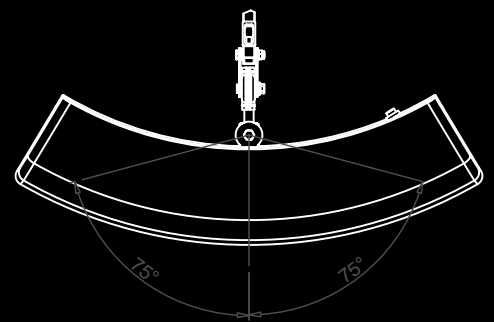

D-Series

Matching a high degree of maneuverability afforded by the pantograph arm to an unparalleled light quality guaranteed by the curved reflector, the products of the D-Series appear particularly versatile.

The products are overtly sturdy and reliable thus perfectly teaming up with hardness and hard-work.

The light intensity is completely adjustable and the LEDs are mounted on a purposely designed placque which ensures heat dissipation through its three layers: copper, ceramic and aluminium.

The products of the D-Series aim at offering a concrete and tangible solutions to all those users in need of light when writing a letter, drawing or googling.