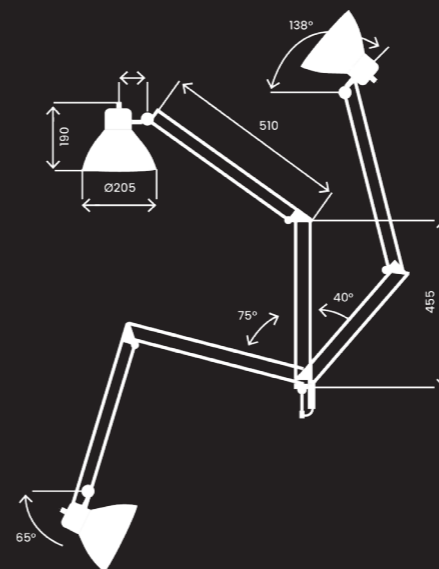

RL

Power	60 W
Supply	220-240 V
ES	E27 / P45 85mm type
Reflector's diameter	205 mm
Structure	Pantograph
IP Protection	IP20
Class	I
Cabling	170 cm; 2P + T 10A plug
Fixing	S11/S12MED/S15 Clamp/Desk Base/RL
Colours	Rubberized Black (NG)
Order Code	80NG

ORDER CODE

80NG

NG Rubberized Black (NG)