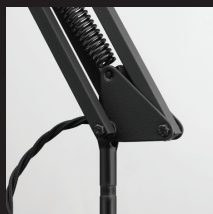

AUGMENTED REALITY
3D MODEL

The special rubberised finishes in black, imbue the product with elegance and make it an ideal companion in the office.

Mod.80

ACCESSORIES

S11

S12

S15

BASEPE

RL

| | |
|-----------------------------|---------------------------------------|
| Power | 60 W |
| Supply | 220-240 V |
| ES | E27 / P45 85mm type |
| Reflector's diameter | 205 mm |
| Structure | Pantograph |
| IP Protection | IP20 |
| Class | I |
| Cabling | 170 cm with 2P + T 10A Plug |
| Fixing systems | S11, S12, S15, Desk Base (Basepe), RL |
| Colour | Rubberised Black |
| Code | 80NG |

CODE

NG 80NG
Rubberised Black