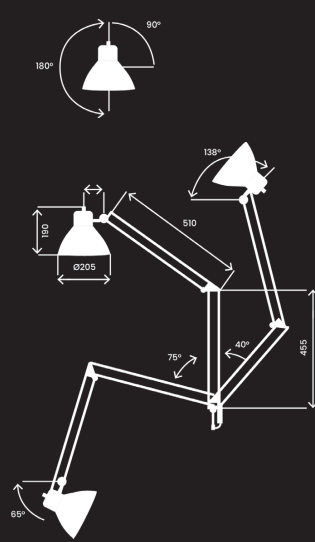

RL

| | |
|-----------------------------|---------------------------------------|
| Power | 60 W |
| Supply | 220-240 V |
| ES | E27 / P45 85mm type |
| Reflector's diameter | 205 mm |
| Structure | Pantograph |
| IP Protection | IP20 |
| Class | I |
| Cabling | 170 cm with 2P + T 10A Plug |
| Fixing systems | S11, S12, S15, Desk Base (Basepe), RL |
| Colour | Rubberised Black |
| Code | 80NG |

CODE

NG 80NG
Rubberised Black