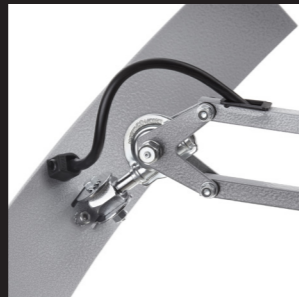

CODE

**GM** **166-LED-GM**  
Hammered grey

**BM** **166-LED-BM**  
Hammered white

AUGMENTED REALITY

Compatible with iOS devices

The particular shape of the reflector offers a lighting solution to anyone who, in search of a point of light, is not satisfied with a round or rectangular shape. The pantograph arm guarantees wide and reliable movements.

**166-LED**

ACCESSORIES

**S11**

**S12**

**S15**

**RL**

**KITB24RL**

<b>Power</b>	13.7 W
<b>Supply</b>	110-240 V
<b>Illuminance at 50cm</b>	1.800 lux
<b>Light intensity adjustment (Dimmer)</b>	5% - 100%
<b>Colour temperature</b>	4.000 K
<b>Reflector's length</b>	400 mm
<b>Diameter of the light field</b>	700 x 650 mm
<b>Product's life</b>	60.000 hours
<b>Colour Rendering Index (CRI)</b>	94 Ra
<b>Luminous flux</b>	2.200 lm
<b>Structure</b>	Reflector + pantograph arm with spring
<b>IP Protection</b>	IP20
<b>IK Protection</b>	IK05
<b>Class</b>	III
<b>Cabling</b>	Plug-top transformer with AWG 2X21; plug type C (European - 2 pins) - upon request type G (British - 3 pins)
<b>Fixing systems</b>	S11, S12, S15, RL
<b>Colours</b>	Hammered grey, Hammered white
<b>Code</b>	166-LED-GM, 166-LED-BM