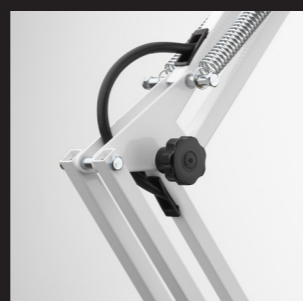

AUGMENTED REALITY

Compatible with IOS devices

Reflector consisting of a top part in glass fibre filled nylon and a lower part in spun iron with finishing edge. It can be fitted with both LED and incandescent bulbs.

Power	60 W (max)
Supply	220-240 V
ES	E27 / P45 85mm type
Reflector's diameter	160 mm
Structure	Pantograph
IP Protection	IP20
Class	I
Fixing systems	S11, S12, S15, Desk base (Basepe), RL
Colours	Black, Grey, White
Code	10NE, 10GR, 10BI
Cabling	170 cm with plug type C (European - 2 pins) - upon request type G (British - 3 pins)