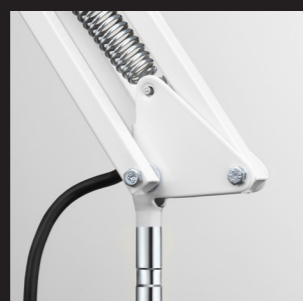

AUGMENTED REALITY

Compatible with IOS devices

Reflector consisting of a top part in glass fibre filled nylon and a lower part in spun iron with finishing edge. It can be fitted with both LED and incandescent bulbs.

MOD 10

ACCESSORIES

S11

S12

S15

BASEPE

RL

GP

Power	60 W (max)
Supply	220-240 V
ES	E27 / P45 85mm type
Reflector's diameter	160 mm
Structure	Pantograph
IP Protection	IP20
Class	I
Fixing systems	S11, S12, S15, Desk base (Basepe), RL
Colours	Black, Grey, White
Code	10NE, 10GR, 10BI
Cabling	170 cm with plug type C (European - 2 pins) - upon request type G (British - 3 pins)

CODE

- NE** 10NE Black
- GR** 10GR Grey
- BI** 10BI White