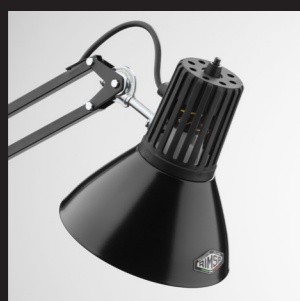

AUGMENTED REALITY

Compatible with IOS devices

Reflector consisting of a top part in glass fibre filled nylon and a lower part in spun iron with finishing edge. It can be fitted with both LED and incandescent bulbs.

MOD 10

ACCESSORIES

S11

S12

S15

BASEPE

RL

GP

Power	60 W (max)
Supply	220-240 V
ES	E27 / P45 85mm type
Reflector's diameter	160 mm
Structure	Pantograph
IP Protection	IP20
Class	I
Fixing systems	S11, S12, S15, Desk base (Basepe), RL
Colours	Black, Grey, White
Code	10NE, 10GR, 10BI
Cabling	170 cm with plug type C (European - 2 pins) - upon request type G (British - 3 pins)

CODE

- NE** 10NE Black
- GR** 10GR Grey
- BI** 10BI White